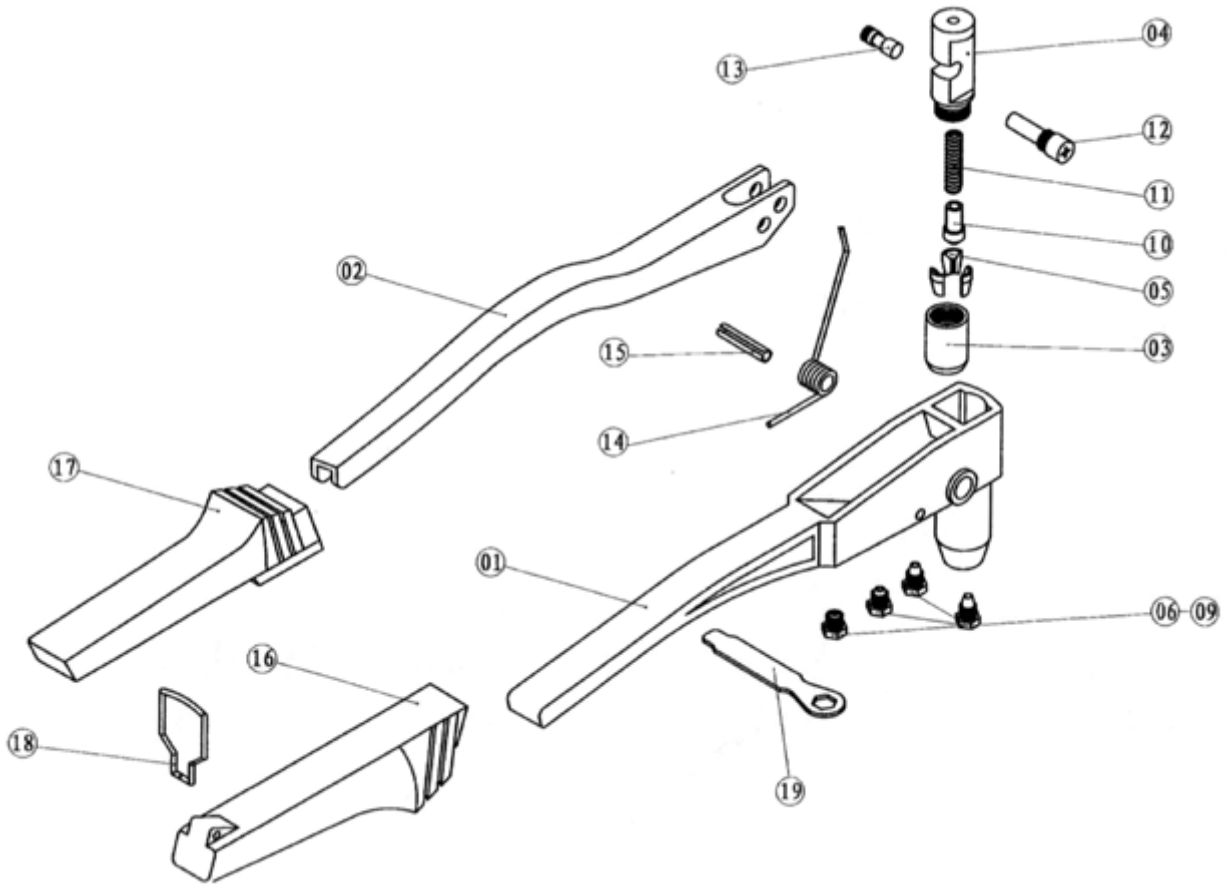

## Liste des pièces et schéma / Part list and diagram Rivetec HR706

CODE	DESCRIPTION FRANCAISE	ENGLISH DESCRIPTION
HR70601	CORPS	BODY
HR70602	POIGNEE	HANDLE
HR70603	CARTER DE MACHOIRES	JAW CARRIER
HR70604	TIGE DE TRACTION	SHAFT
HR70605	MACHOIRES (3 PIECES)	JAW (3 PIECES)
HR70606	TETE DE PIECE 3/32"	NOSEPIECE 3/32"
HR70607	TETE DE PIECE 1/8"	NOSEPIECE 1/8"
HR70608	TETE DE PIECE 5/32"	NOSEPIECE 5/32"
HR70609	TETE DE PIECE 3/16"	NOSEPIECE 3/16"
HR70610	POUSOIR DE MACHOIRES	JAW PUSHER
HR70611	RESSORT DU POUSSOIR	JAW PUSHER SPRING
HR70612	TIGE	PIN
HR70613	TIGE	PIN
HR70614	RESSORT D'OUVERTURE	RESTORE SPRING
HR70615	PIVOT DU RESSORT	SPRING PIN
HR70616	GAINE	PLASTIC GRIP
HR70617	GAINE	PLASTIC GRIP
HR70618	CROCHET	POT HOOK
HR70619	CLÉ D'ENTRETIEN	WRENCH